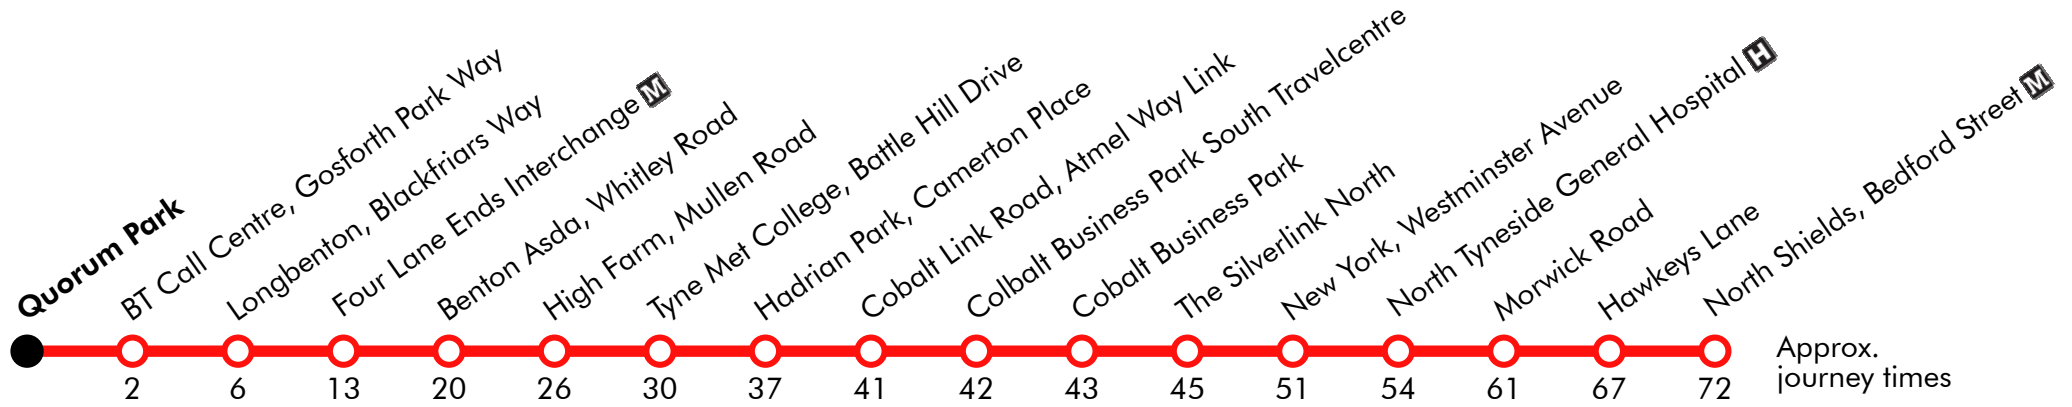

335

Quorum Park - Hadrian Park - Cobalt Business Park - North Shields Gateshead Central Taxis

Effective from: 28/03/2020 - TEMP

Monday to Friday

Quorum Park	0636	0706	0736		06 36		1706	1736
BT Call Centre, Gosforth Park Way	0638	0708	0738		08 38		1708	1738
Longbenton, Blackfriars Way	0642	0712	0742		12 42		1712	1742
Four Lane Ends Interchange	arr 0645	0715	0745		15 45		1715	1745
Four Lane Ends Interchange	dep 0648	0718	0748		18 48		1718	1748
Benton Asda, Whitley Road	0655	0725	0755		25 55		1725	1755
High Farm, Mullen Road	0700	0730	0800	Then at these mins. past the hour	30 00		1730	1800
Tyne Met College, Battle Hill Drive	0704	0734	0804		34 04		1734	1804
Hadrian Park, Camerton Place	arr 0709	0739	0809		39 09		1739	1809
Hadrian Park, Camerton Place	dep 0709	0739	0809		39 09	until	1739	1809
Cobalt Link Road, Atmel Way Link	0713	0743	0813		43 13		1743	1813
Colbalt Business Park South Travelcentre	0714	0744	0814		44 14		1744	1814
Cobalt Business Park-Orange	0715	0745	0815		45 15		1745	1815
The Silverlink North-Village Hotel	0717	0747	0817	47 17		1747	1817	
New York, Westminster Avenue	0723	0753	0823	53 23		1753	1823	
North Tyneside General Hospital	0726	0756	0826	56 26		1756	1826	
Morwick Road	0733	0803	0833	03 33		1803	1833	
Hawkeys Lane	0737	0807	0837	07 37		1807	1837	
North Shields, Bedford Street	0744	0814	0844	14 44		1814	1844